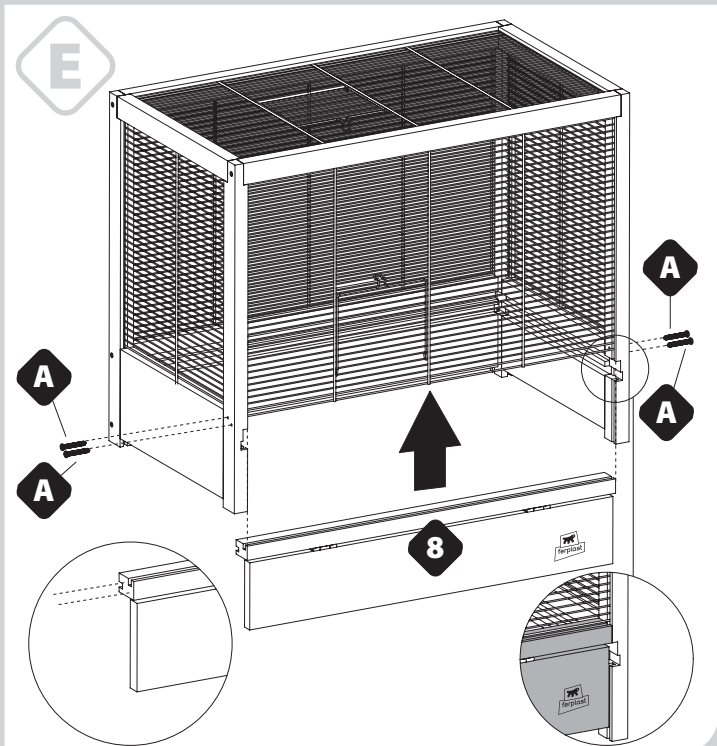

Cod. 570265

600 x 340 x 490 mm

F

VARNISHED SIDE

G

H

CLEANING INSTRUCTIONS

986046-1