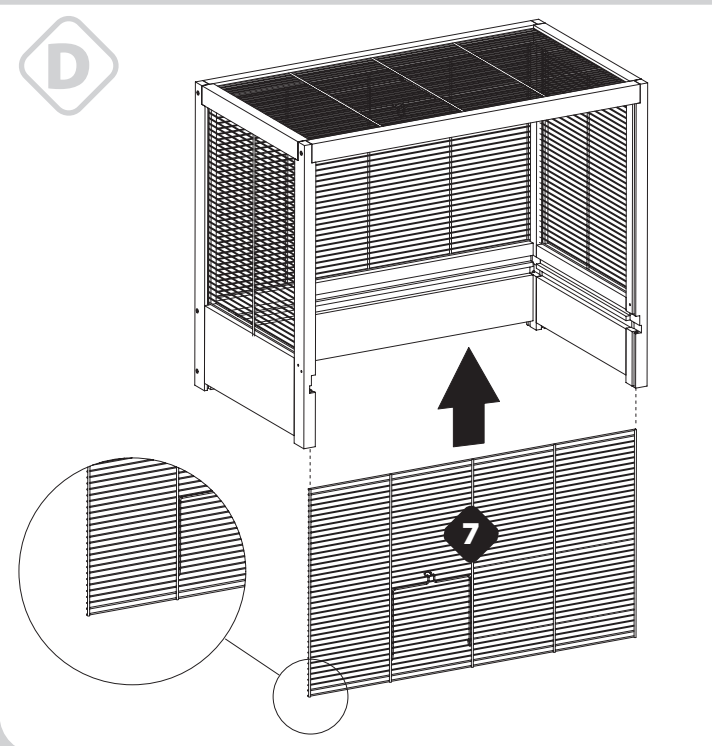

Cod. 570265

600 x 340 x 490 mm

F

VARNISHED SIDE

G

H

CLEANING INSTRUCTIONS

986046-1