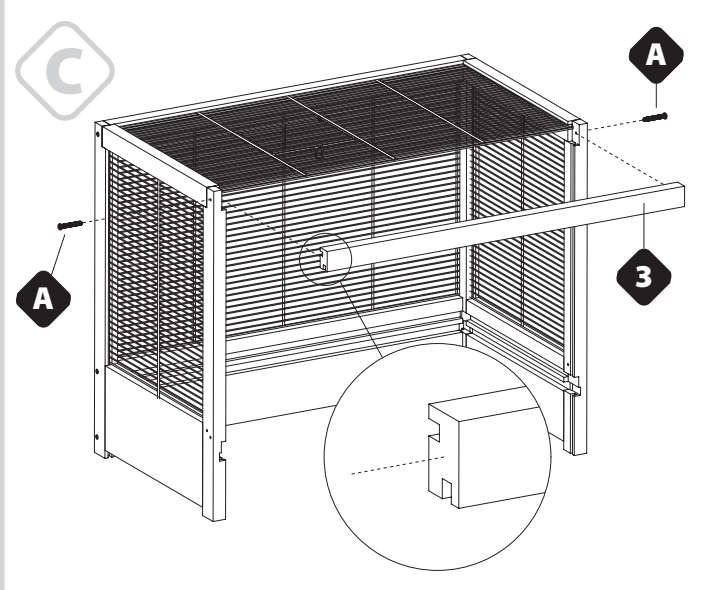

Cod. 570265

600 x 340 x 490 mm

F

VARNISHED SIDE

G

H

CLEANING INSTRUCTIONS

986046-1