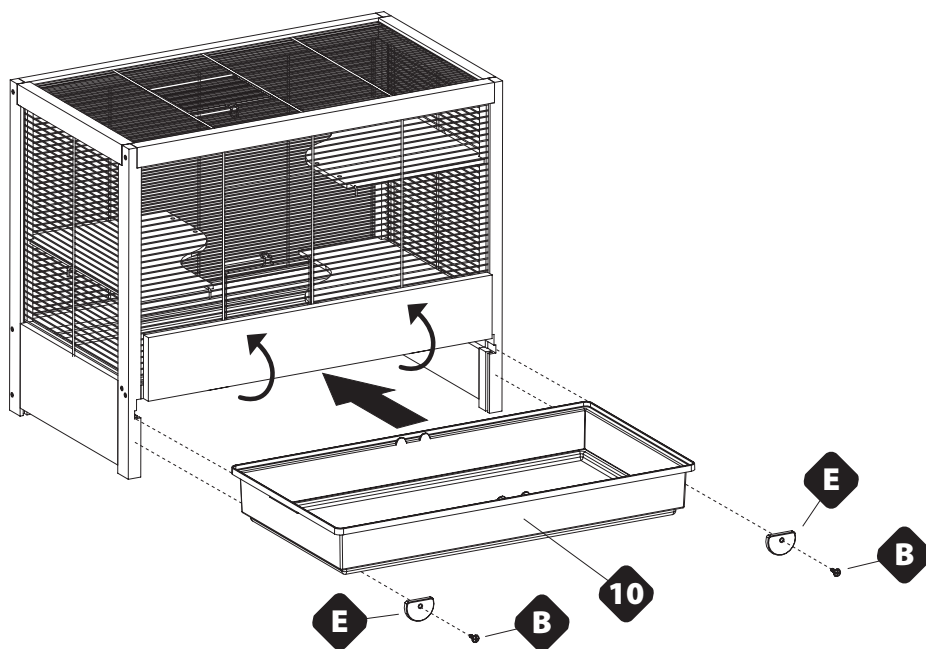

Cod. 570265

600 x 340 x 490 mm

F

VARNISHED SIDE

G

H

CLEANING INSTRUCTIONS

986046-1