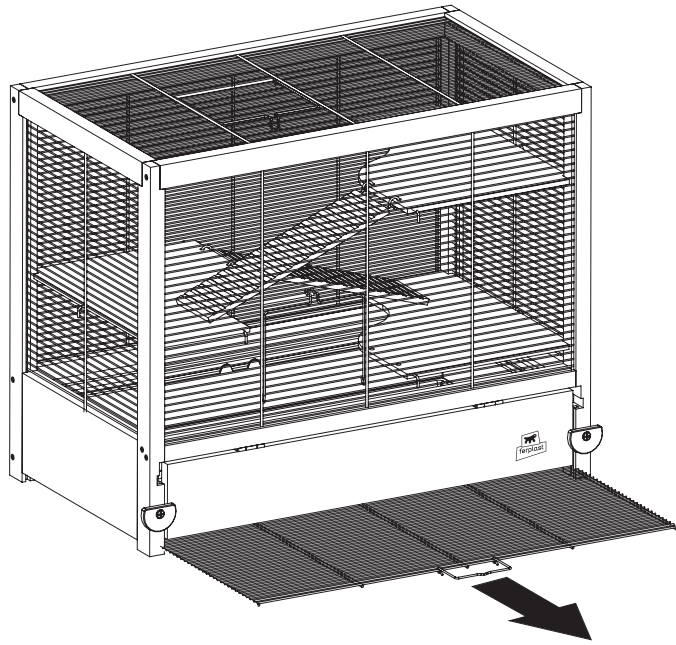

CLEANING INSTRUCTIONS

986046-1

1