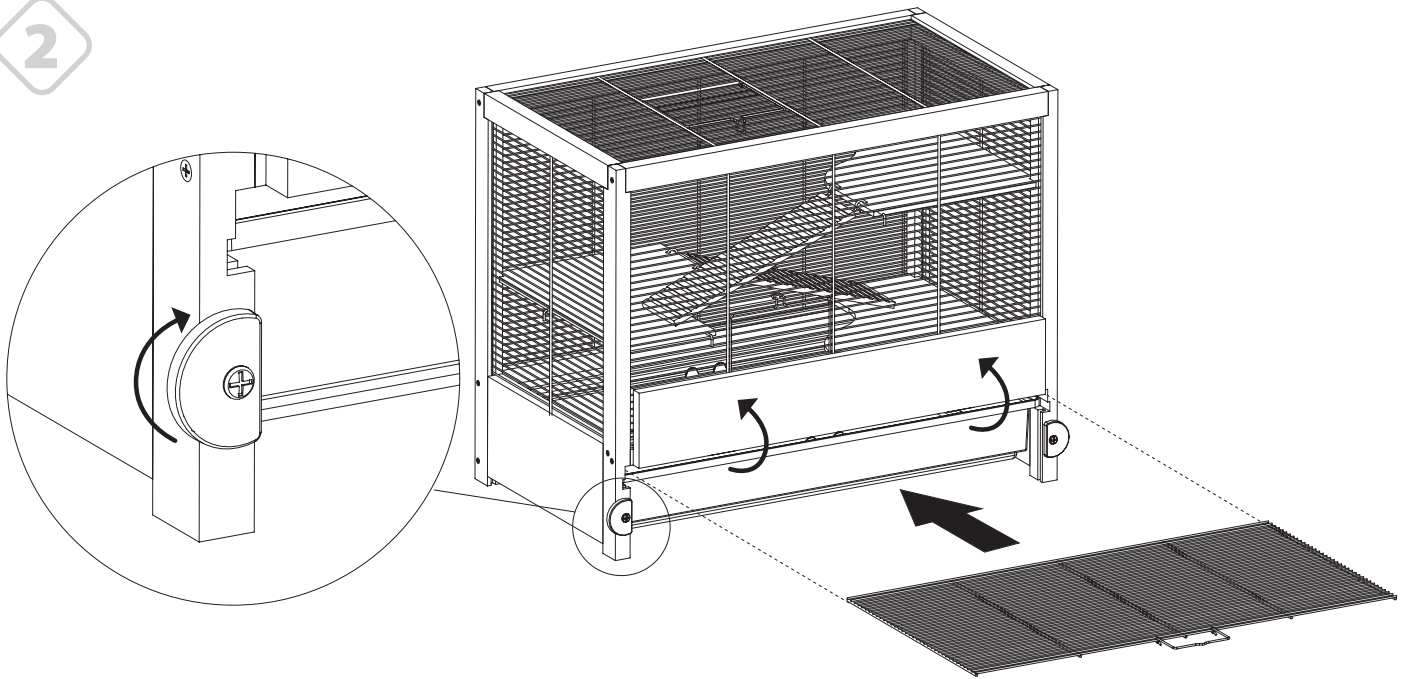

CLEANING INSTRUCTIONS

986046-1

1

2

3