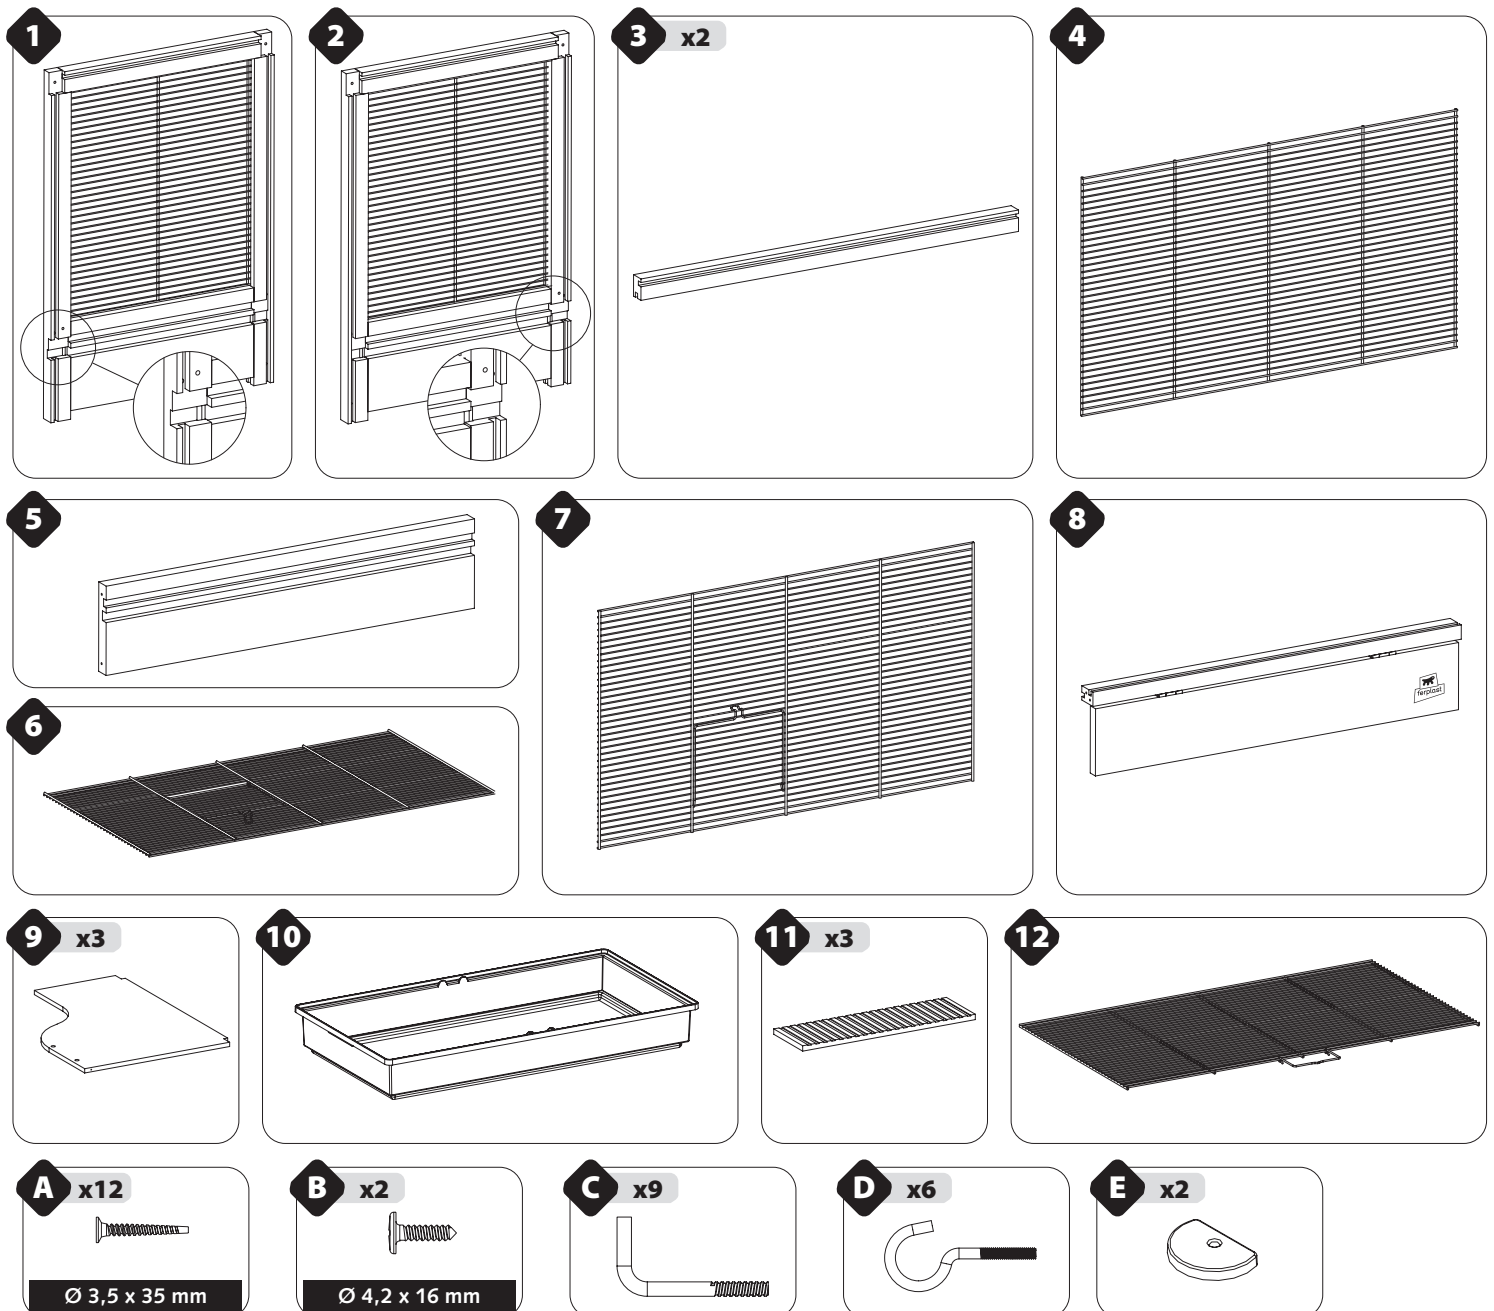

Cod. 570265

600 x 340 x 490 mm

F

VARNISHED SIDE

G

H

CLEANING INSTRUCTIONS

986046-1

1

2

3