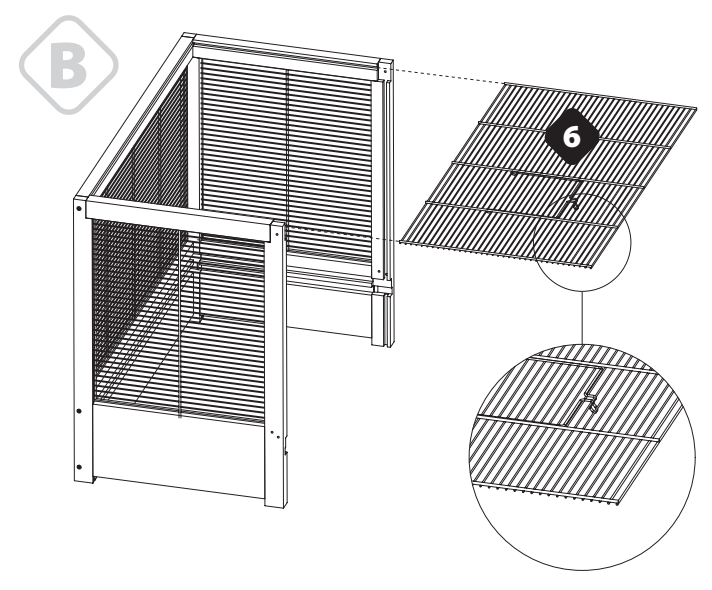

Cod. 570265

600 x 340 x 490 mm

F

VARNISHED SIDE

G

H

CLEANING INSTRUCTIONS

986046-1