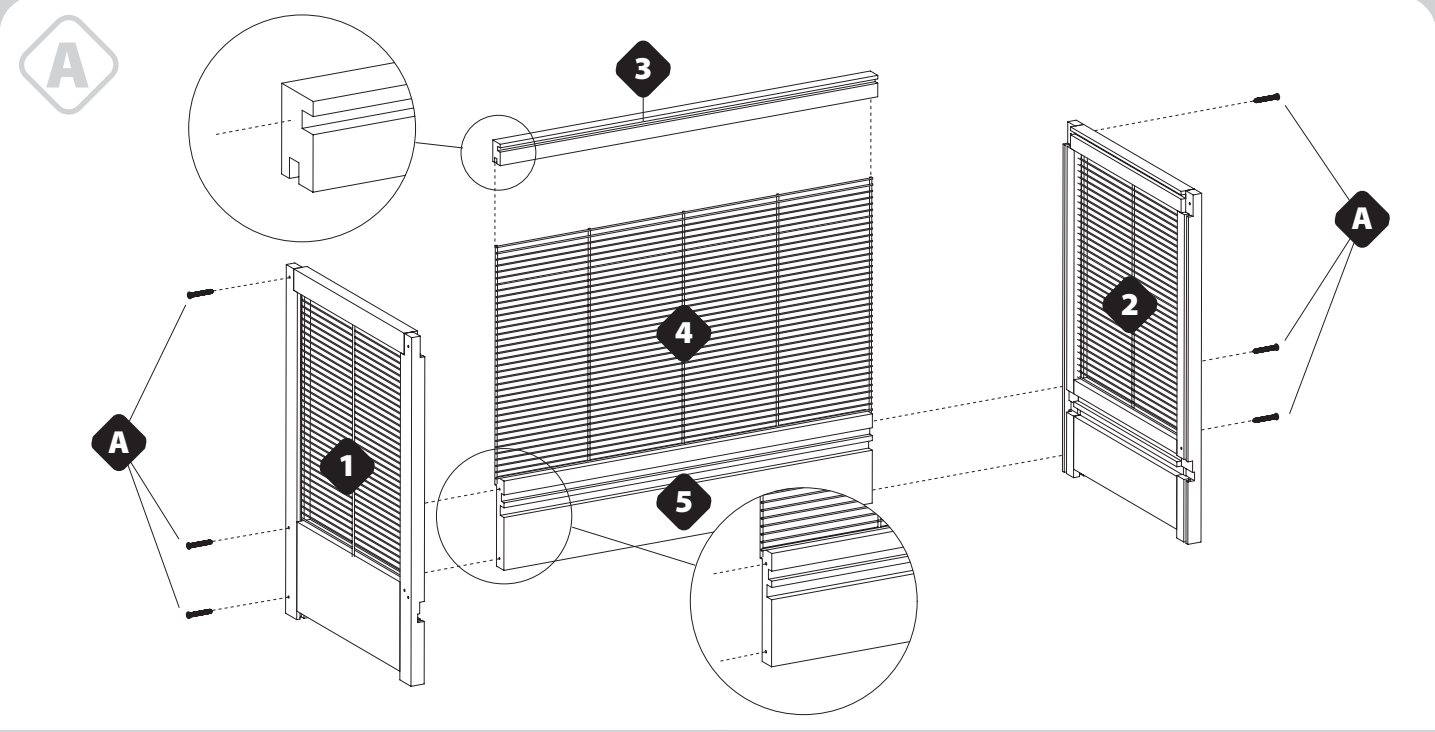

Cod. 570265

600 x 340 x 490 mm

F

VARNISHED SIDE

G

H

CLEANING INSTRUCTIONS

986046-1