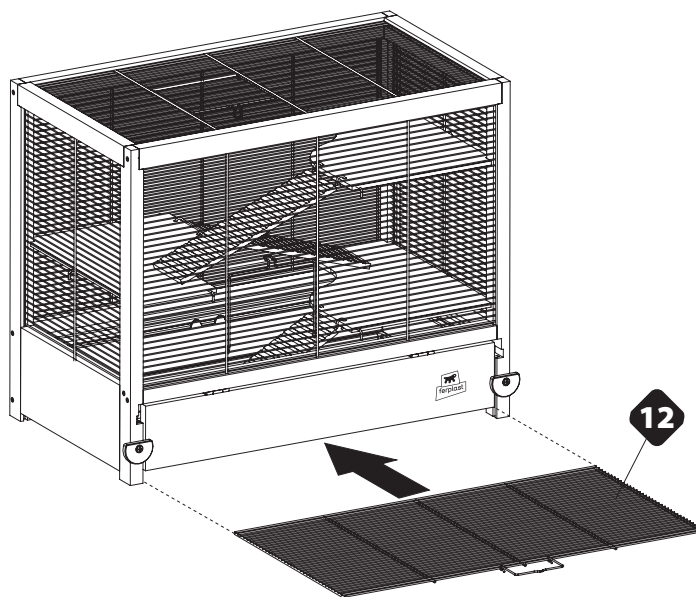

Cod. 570265

600 x 340 x 490 mm

F

VARNISHED SIDE

G

H

CLEANING INSTRUCTIONS

986046-1