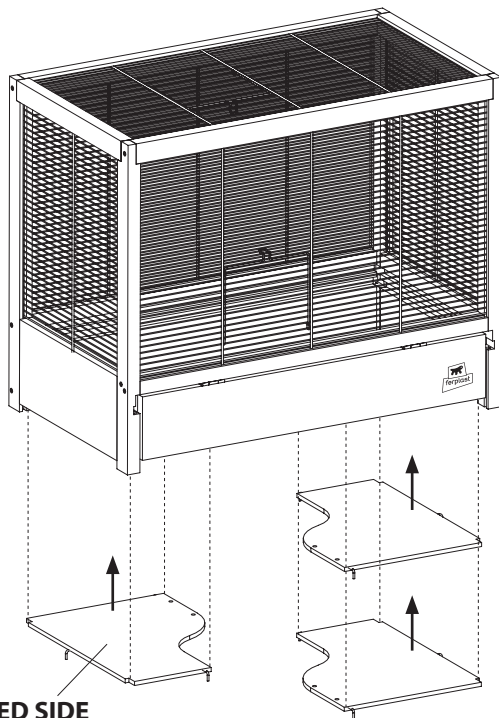

Cod. 570265

600 x 340 x 490 mm

F

VARNISHED SIDE

G

H

CLEANING INSTRUCTIONS

986046-1