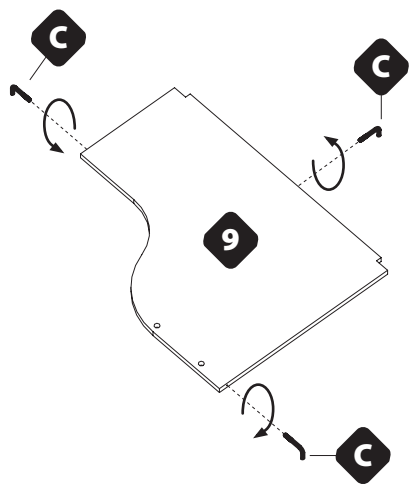

Cod. 570265

600 x 340 x 490 mm

F

VARNISHED SIDE

G

H

CLEANING INSTRUCTIONS

986046-1