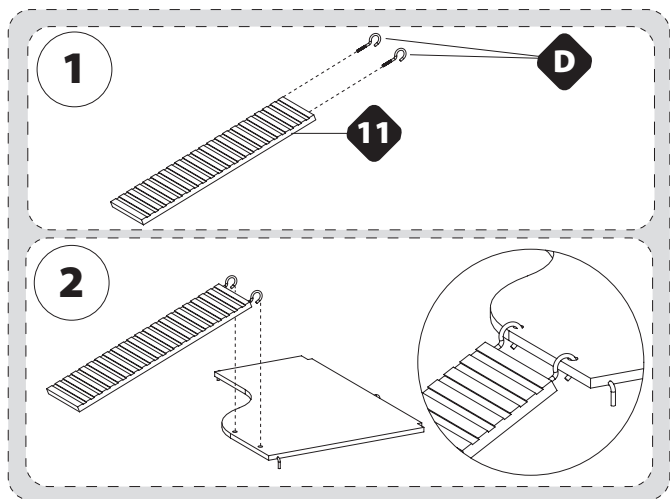

Cod. 570265

600 x 340 x 490 mm

F

VARNISHED SIDE

G

H

CLEANING INSTRUCTIONS

986046-1