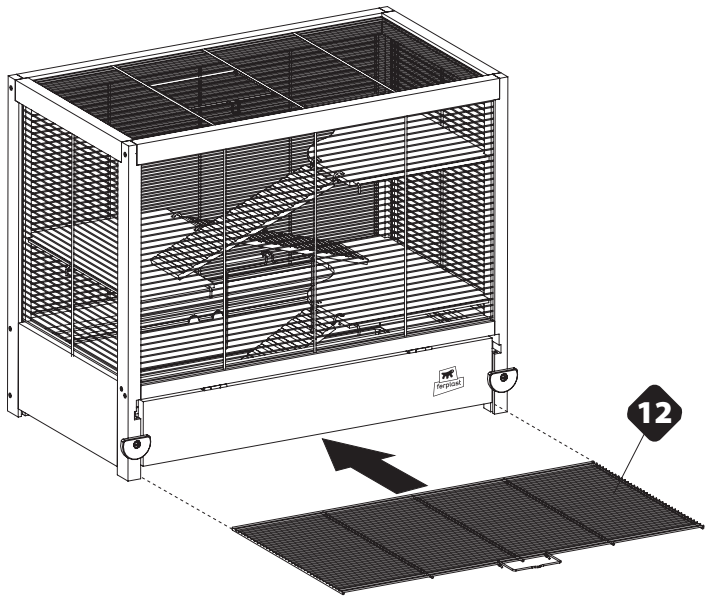

**Cod. 570265**  
600 x 340 x 490 mm

F

VARNISHED SIDE

G

H