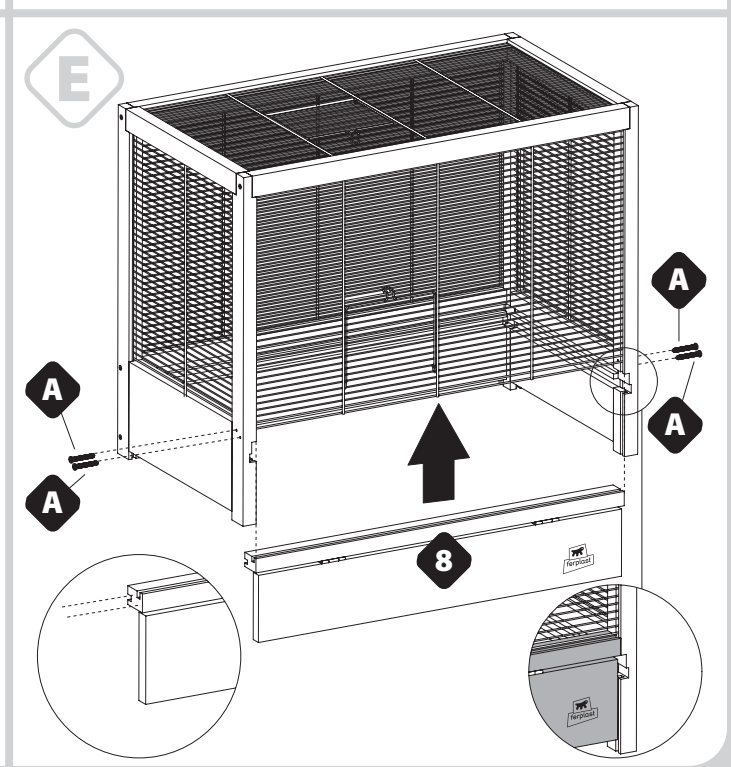

**Cod. 570265**  
600 x 340 x 490 mm

F

VARNISHED SIDE

G

H