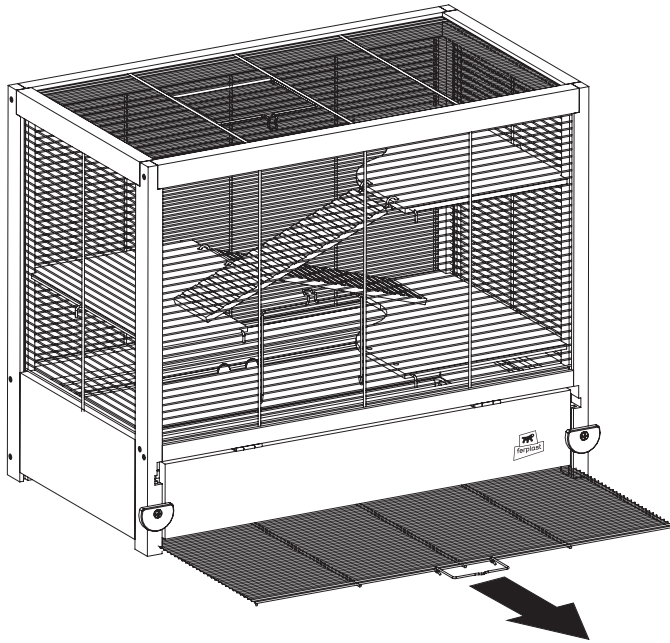

CLEANING INSTRUCTIONS

1