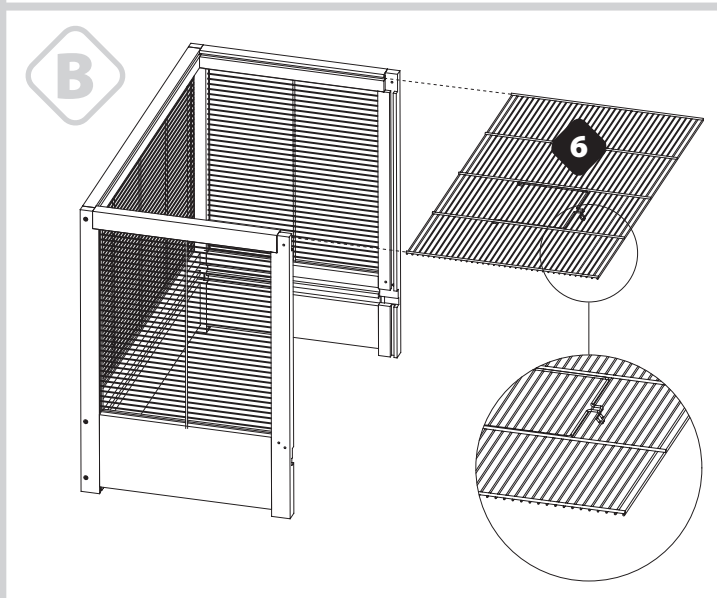

**Cod. 570265**  
600 x 340 x 490 mm

F

VARNISHED SIDE

G

H