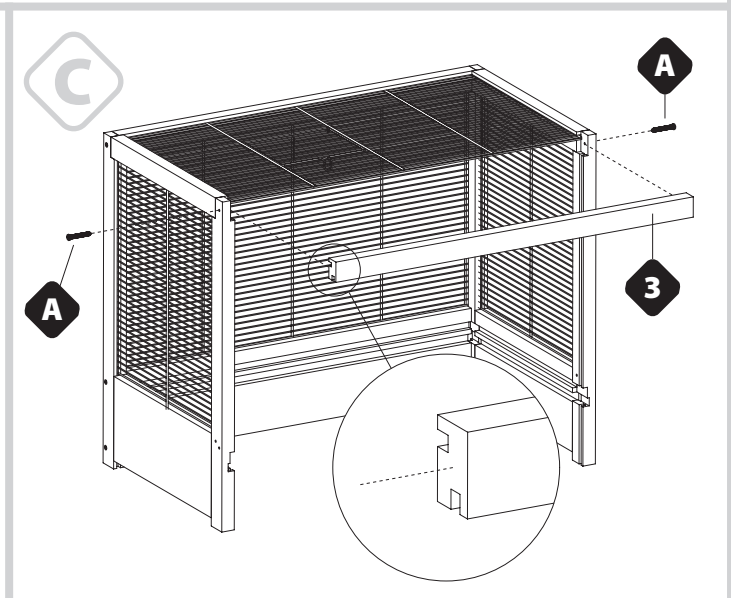

**Cod. 570265**  
600 x 340 x 490 mm

F

VARNISHED SIDE

G

H