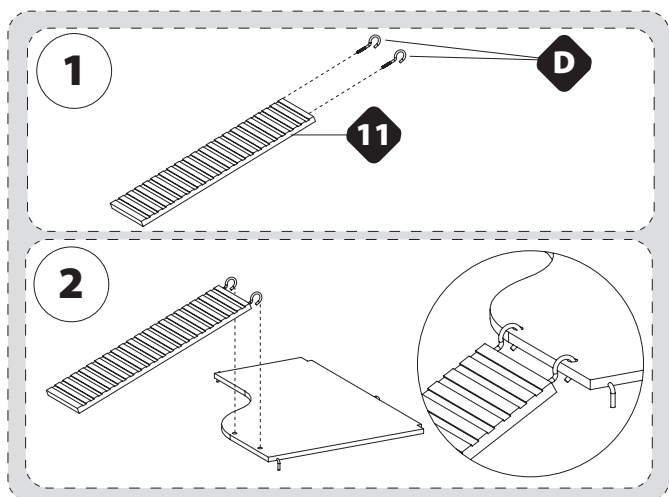

**Cod. 570265**  
600 x 340 x 490 mm

F

VARNISHED SIDE

G

H