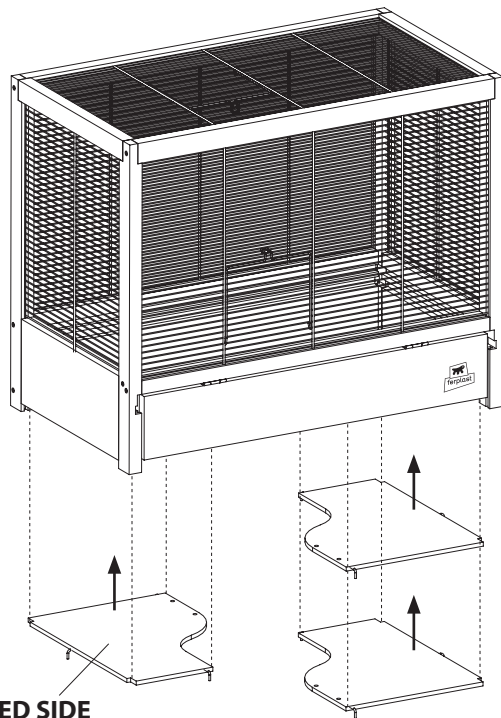

**Cod. 570265**  
600 x 340 x 490 mm

F

VARNISHED SIDE

G

H