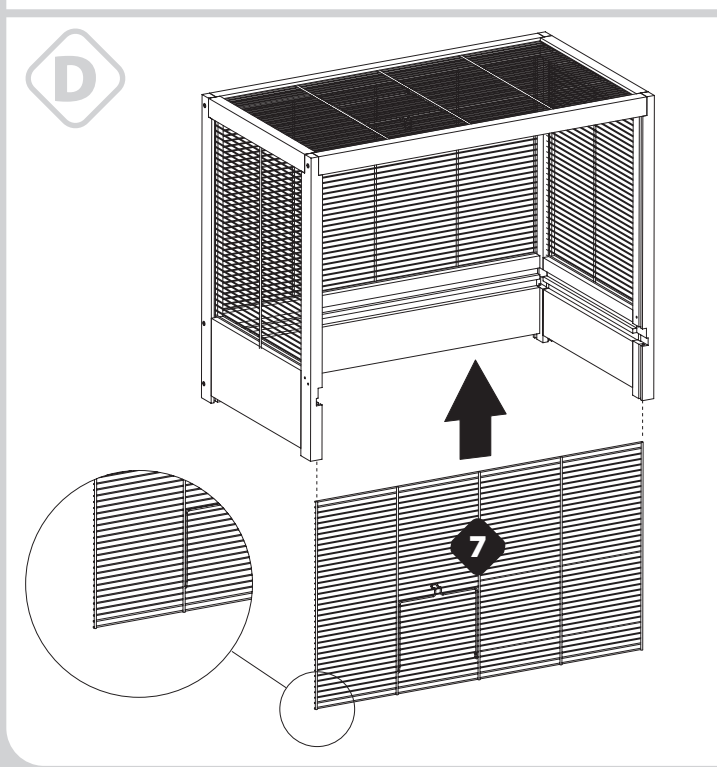

**Cod. 570265**  
600 x 340 x 490 mm

F

VARNISHED SIDE

G

H