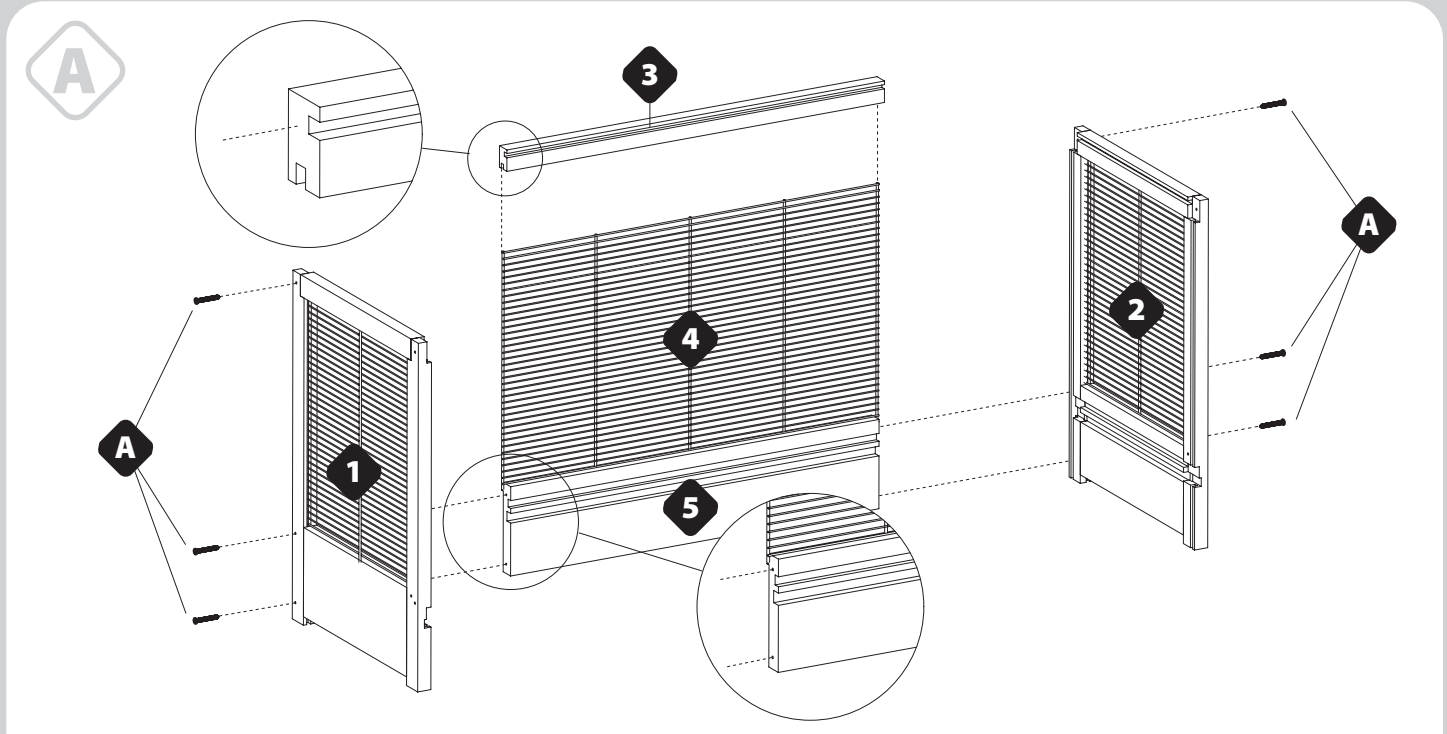

**Cod. 570265**  
600 x 340 x 490 mm

F

VARNISHED SIDE

G

H